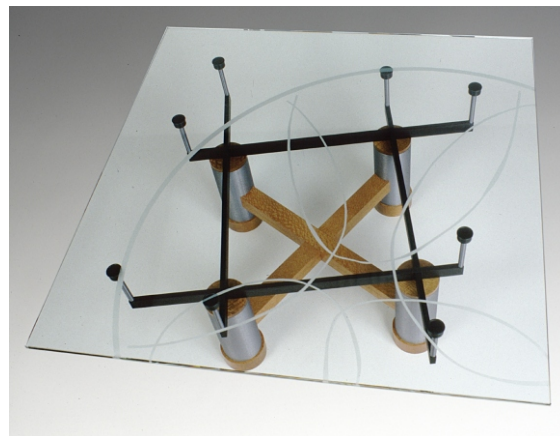

# twisted

etched +/- or painted surfaces

-----  
Glass

anodized aluminum = color

elements may be \*wood or aluminum

scratch polish +/- or sandblasted aluminum surfaces

\*choice of domestic or exotic hardwoods

glass tabletop scaled bottom piece

**36 (PICTURED) - 48" ROUND OR SQUARE**

**3/4" THICK**

17"h

o  
o  
k  
t  
o  
i  
t  
o  
b  
o  
s